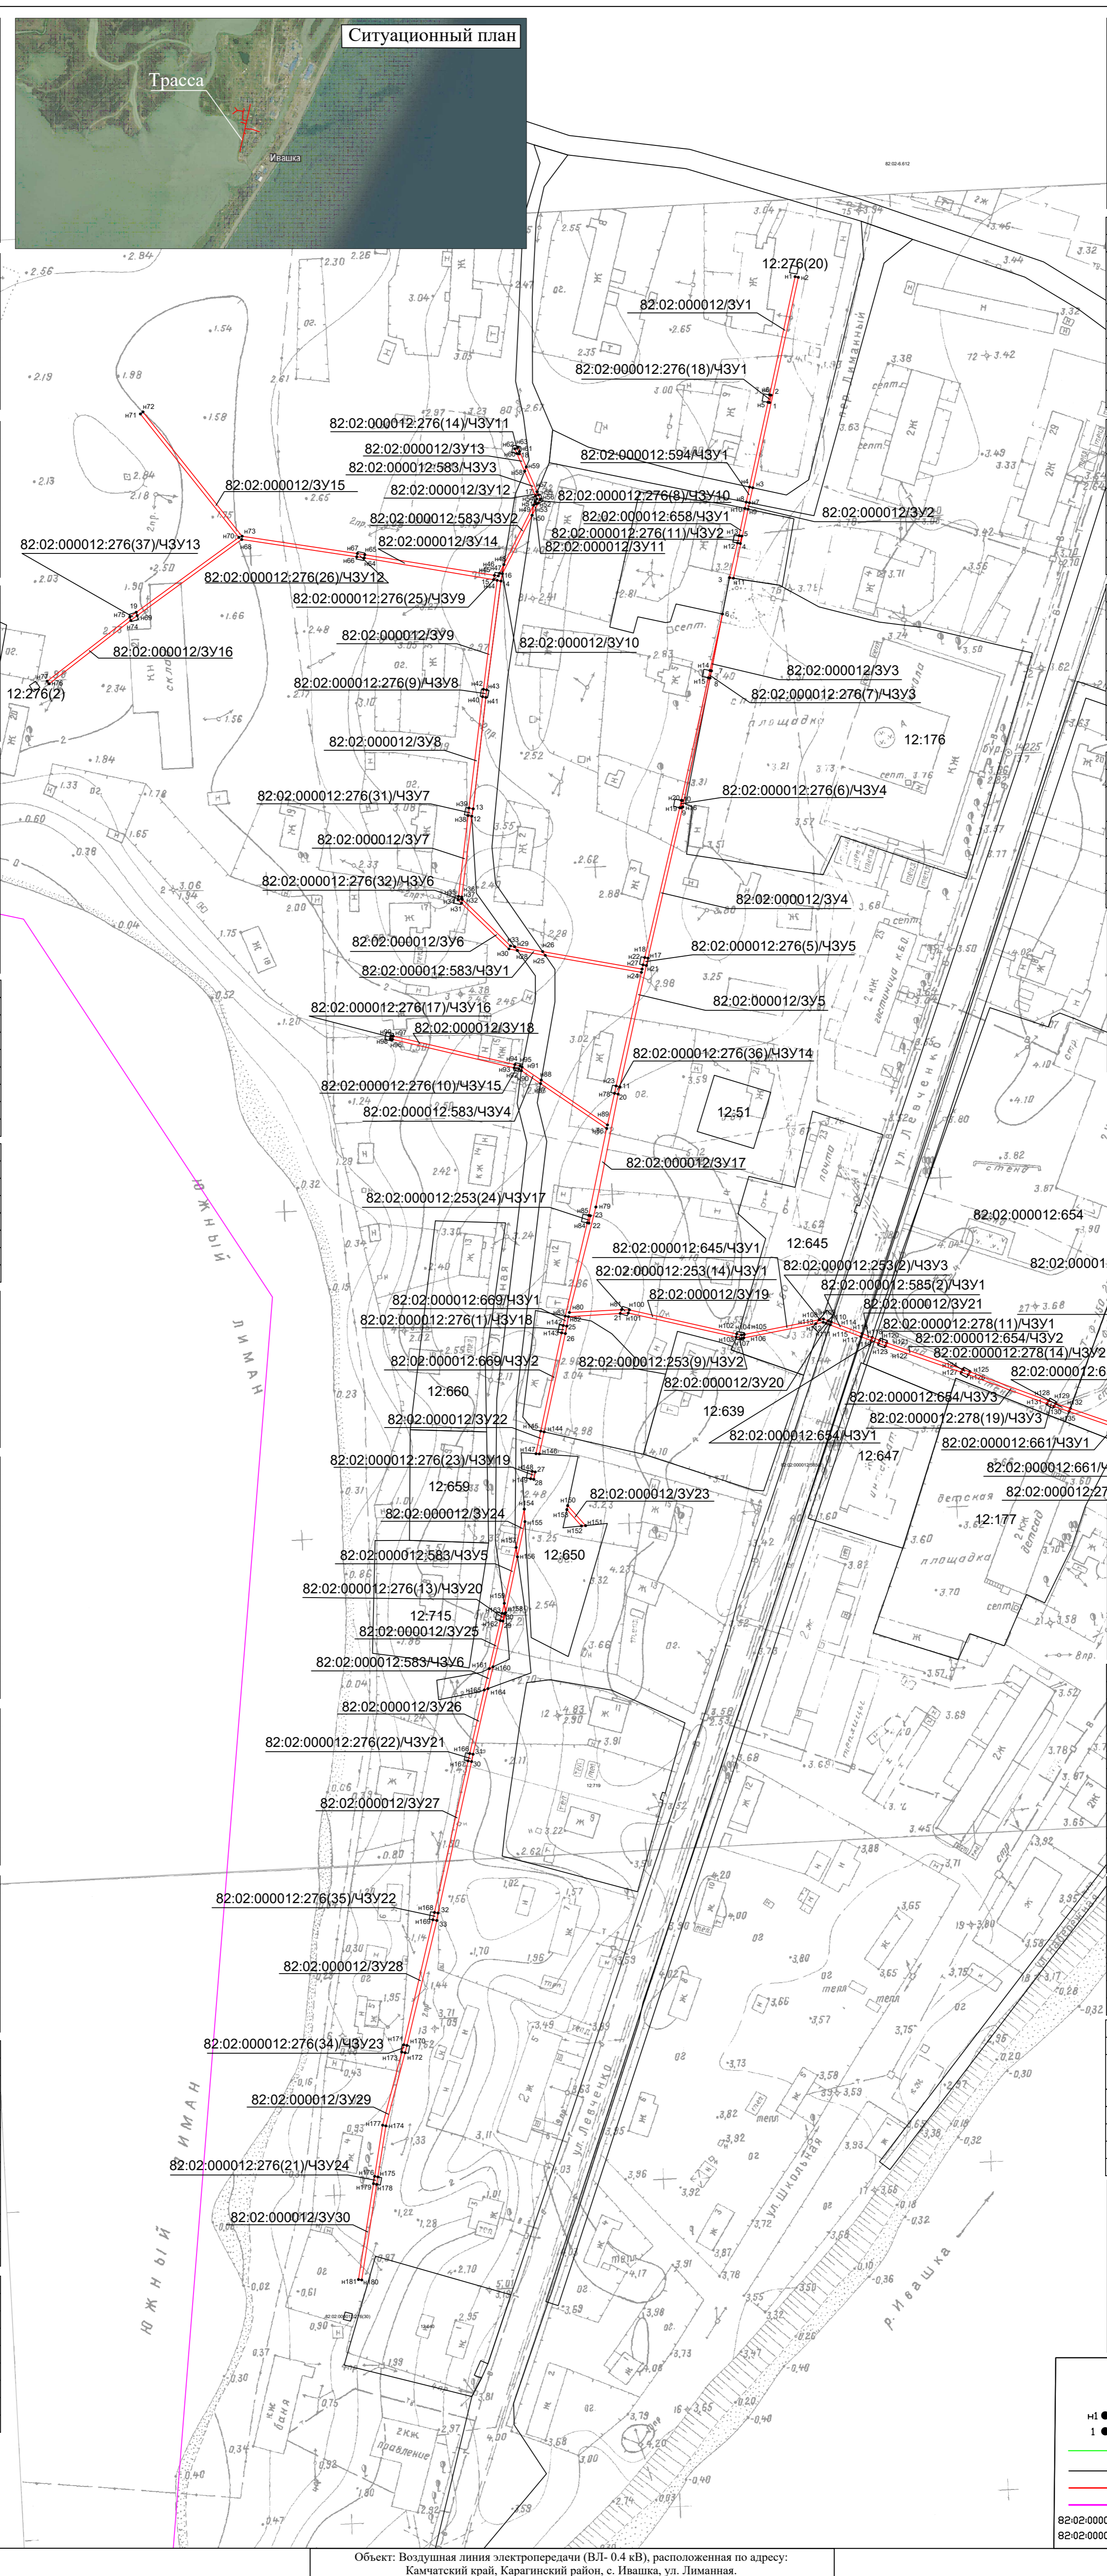

Tables containing land parcel data for various lots, including lot numbers, coordinates, and areas. Includes a small aerial map labeled 'Ситуационный план'.

Tables containing land parcel data for various lots, including lot numbers, coordinates, and areas. Includes a legend for symbols and colors.

Tables containing land parcel data for various lots, including lot numbers, coordinates, and areas.

Tables containing land parcel data for various lots, including lot numbers, coordinates, and areas.

Tables containing land parcel data for various lots, including lot numbers, coordinates, and areas.

Tables containing land parcel data for various lots, including lot numbers, coordinates, and areas.